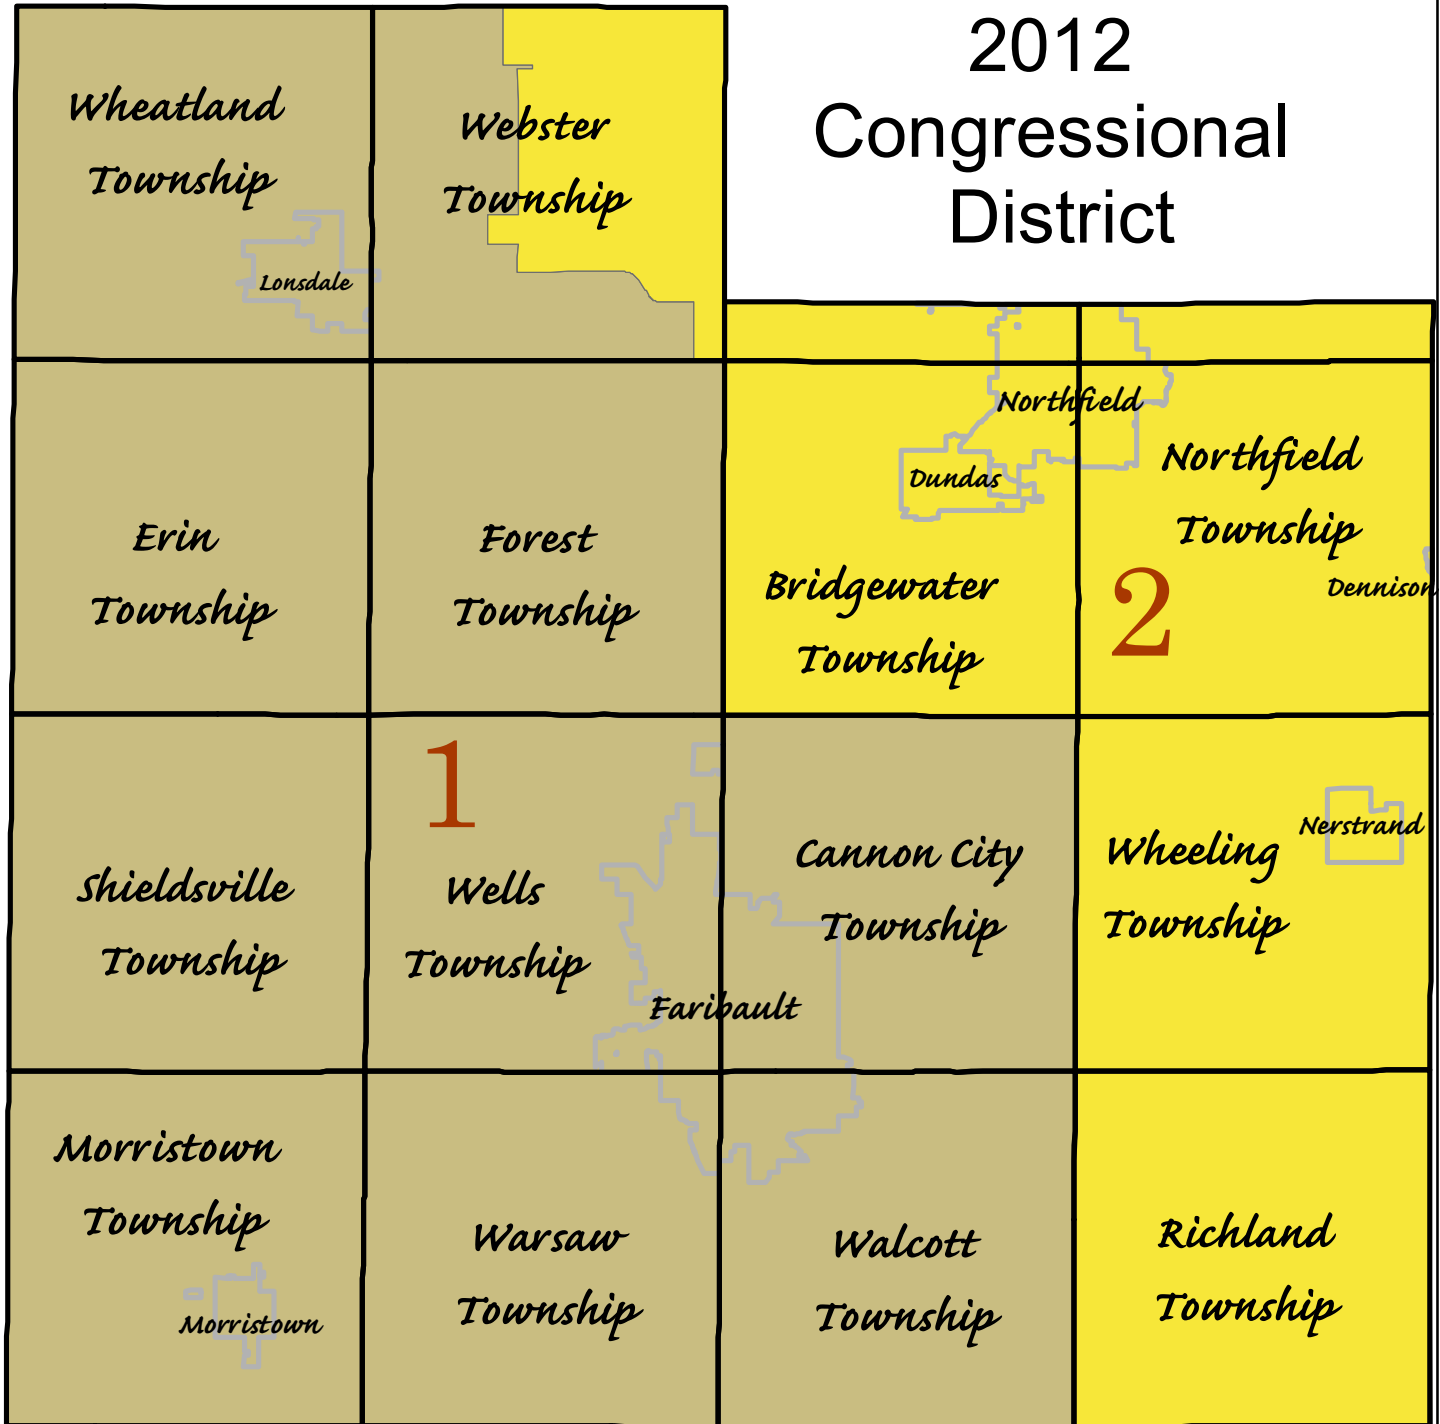

Rice County

2012 Congressional District

Date Printed: March 4, 2022

GIS by Rice County

Map features are representations of original data sources and do not replace or modify land surveys, deeds, or other legal instruments defining land ownership or use.

Population:
District 1- 39,098
District 2- 25,044

▭ Township
▭ City

Congressional Districts 2012

1
2