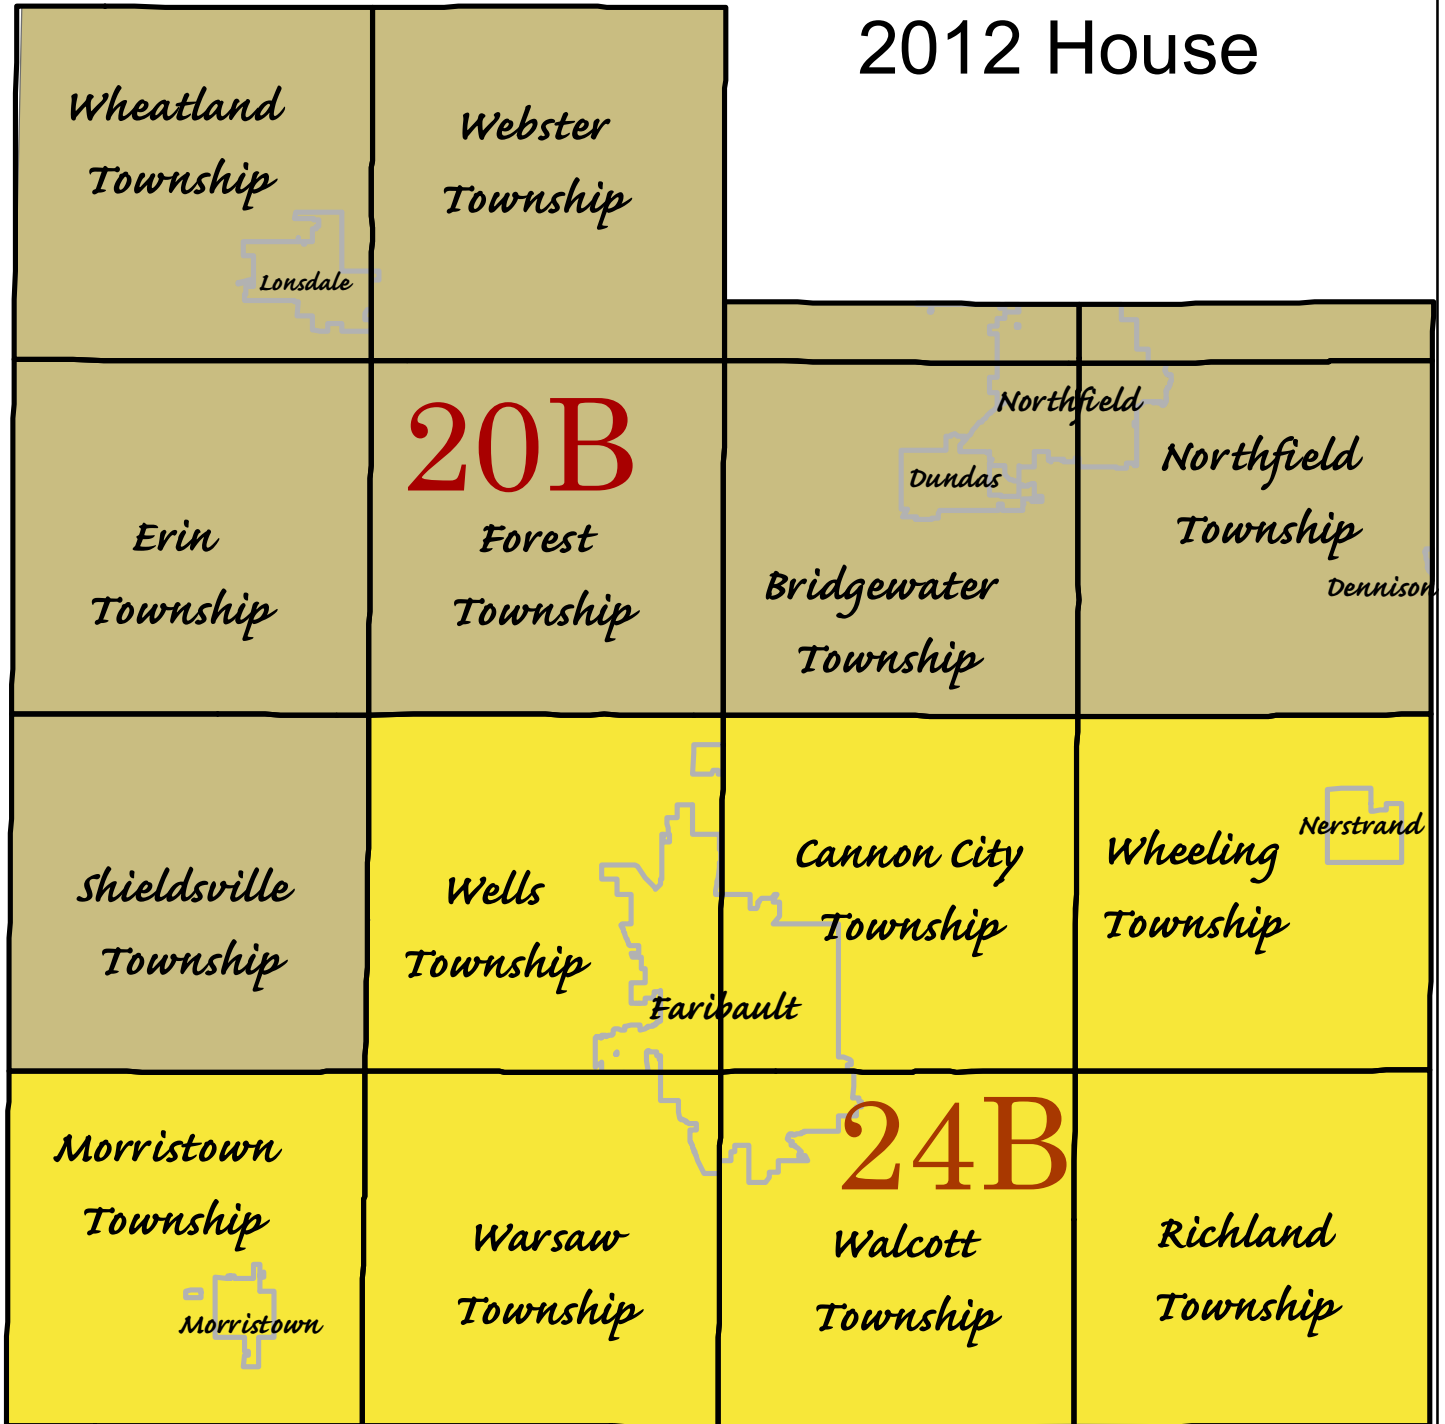

Rice County

2012 House

Date Printed: March 4, 2022

GIS by Rice County

Map features are representations of original data sources and do not replace or modify land surveys, deeds, or other legal instruments defining land ownership or use.

Population:
District 20B- 32,762
District 24B- 31,380

- Township
- City

Legislative District 2012

- 20B
- 24B