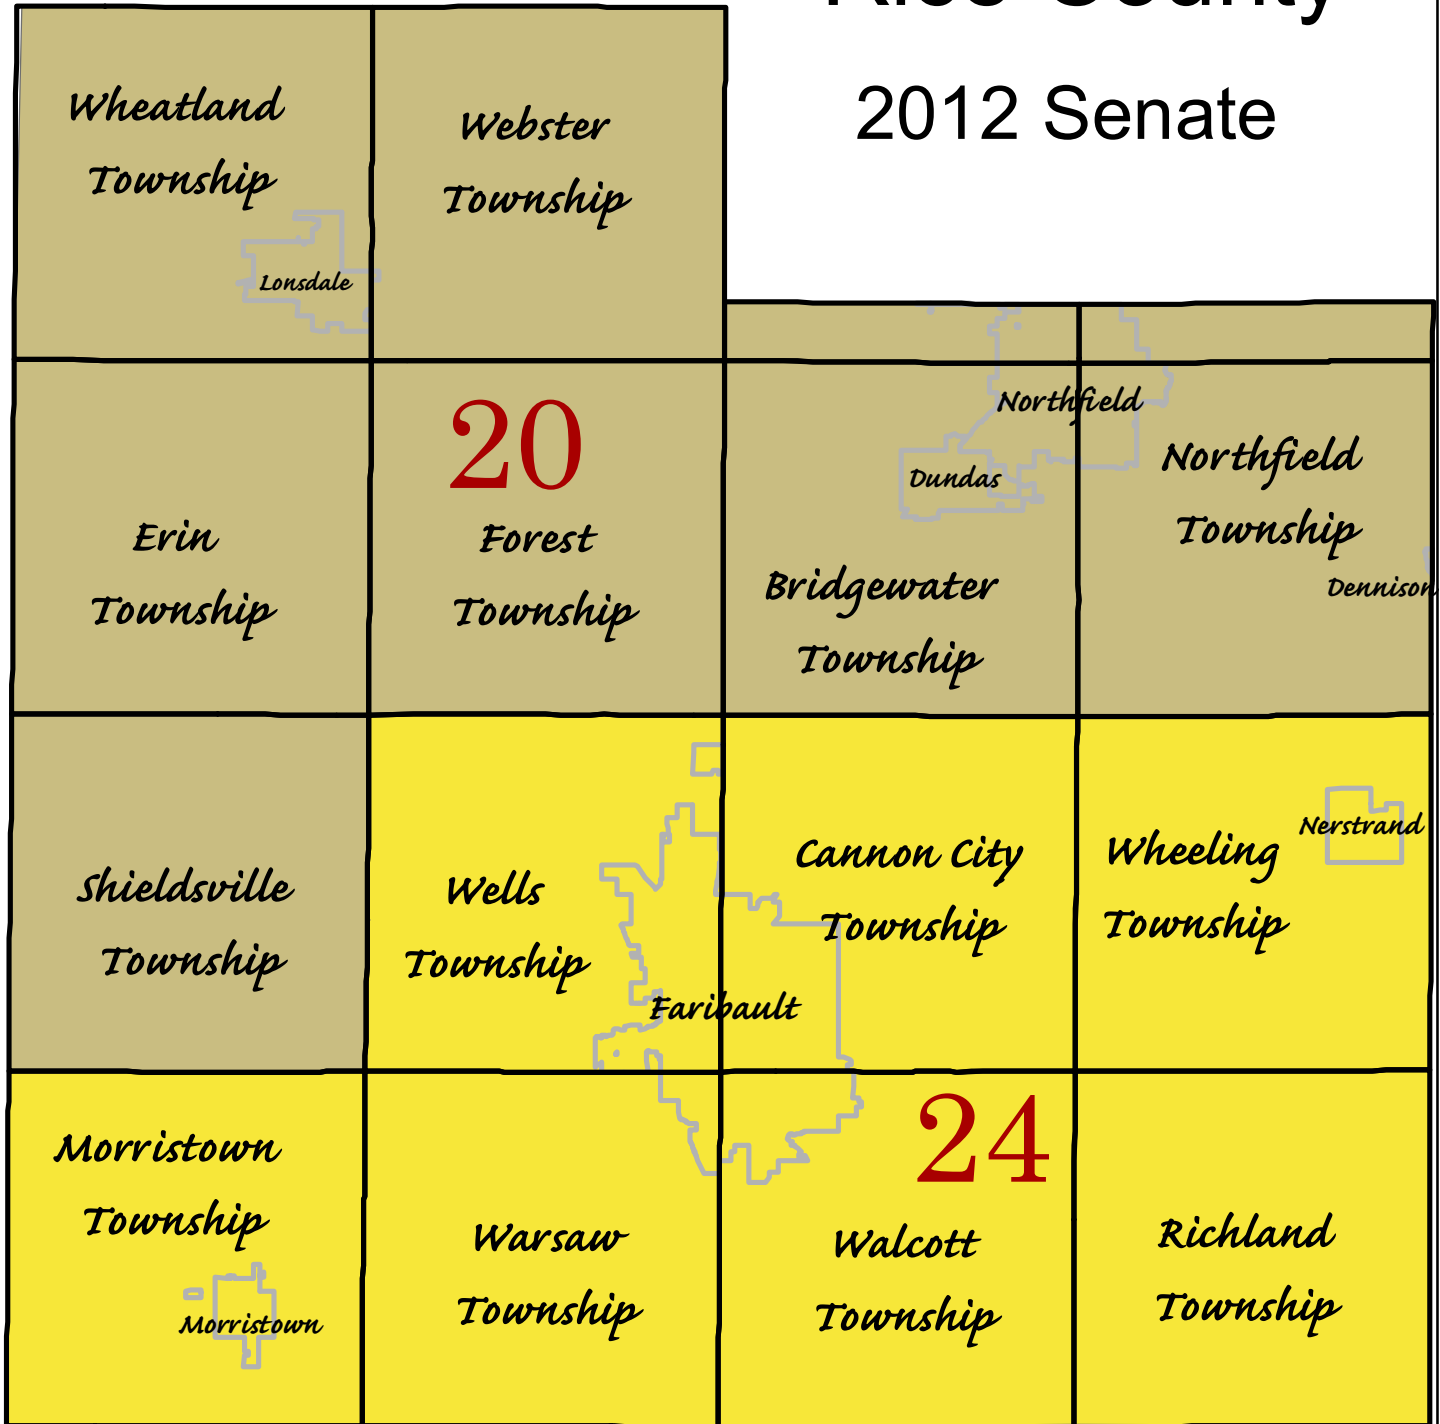

# Rice County

## 2012 Senate

Date Printed: March 4, 2022

GIS by Rice County

Map features are representations of original data sources and do not replace or modify land surveys, deeds, or other legal instruments defining land ownership or use.

Population:  
 District 20- 32,762  
 District 24- 31,380

Township  
 City

**Legislative District 2012- Senate**  
**Legislative District 2012**

20  
 24