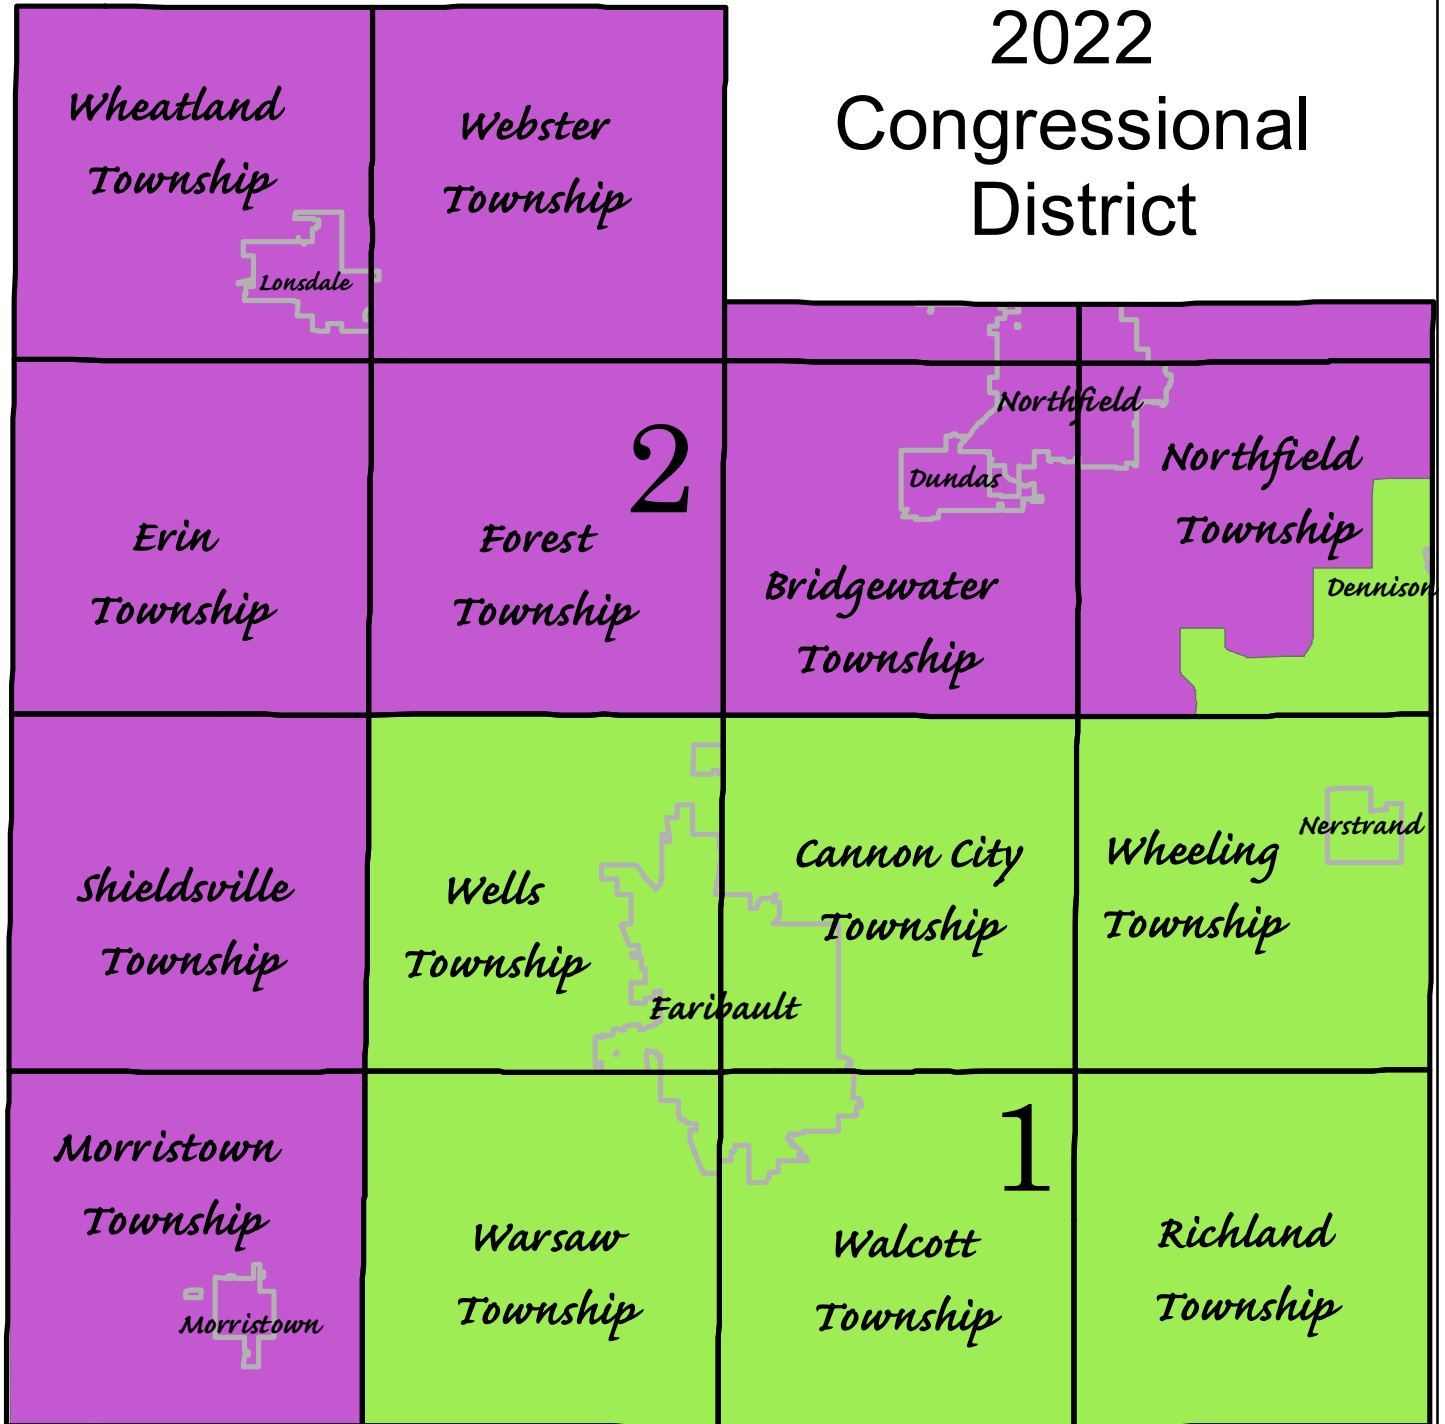

Rice County

2022 Congressional District

Date Printed: March 4, 2022

GIS by Rice County

Map features are representations of original data sources and do not replace or modify land surveys, deeds, or other legal instruments defining land ownership or use.

Population:
District 1- 36,256
District 2- 30,841

Township
City

Congressional Districts 2022

1
2

0 1 2 4 6 8
Miles