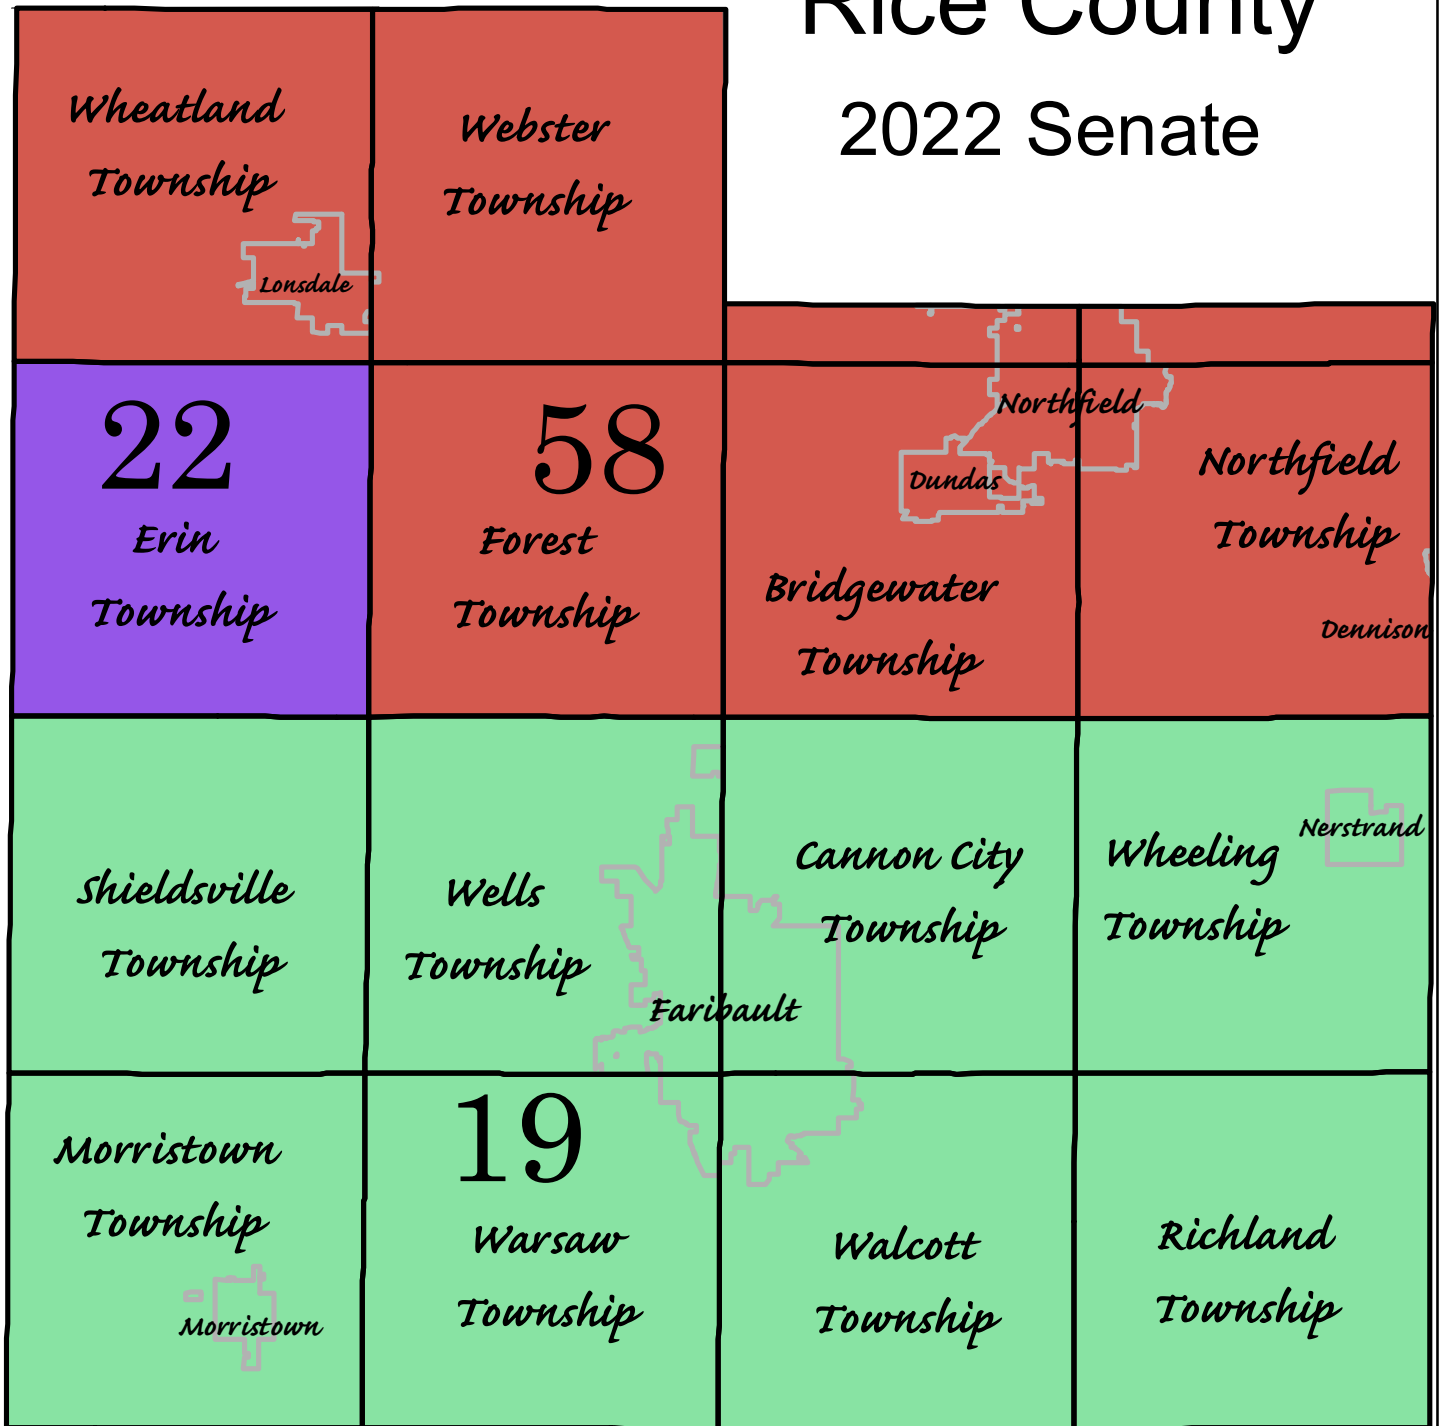

Rice County

2022 Senate

Date Printed: March 4, 2022

GIS by Rice County

Map features are representations of original data sources and do not replace or modify land surveys, deeds, or other legal instruments defining land ownership or use.

Population:
 District 19- 33,255
 District 22- 836
 District 58- 33,006

Township
 City
Legislative District 2022- Senate
 19
 22
 58