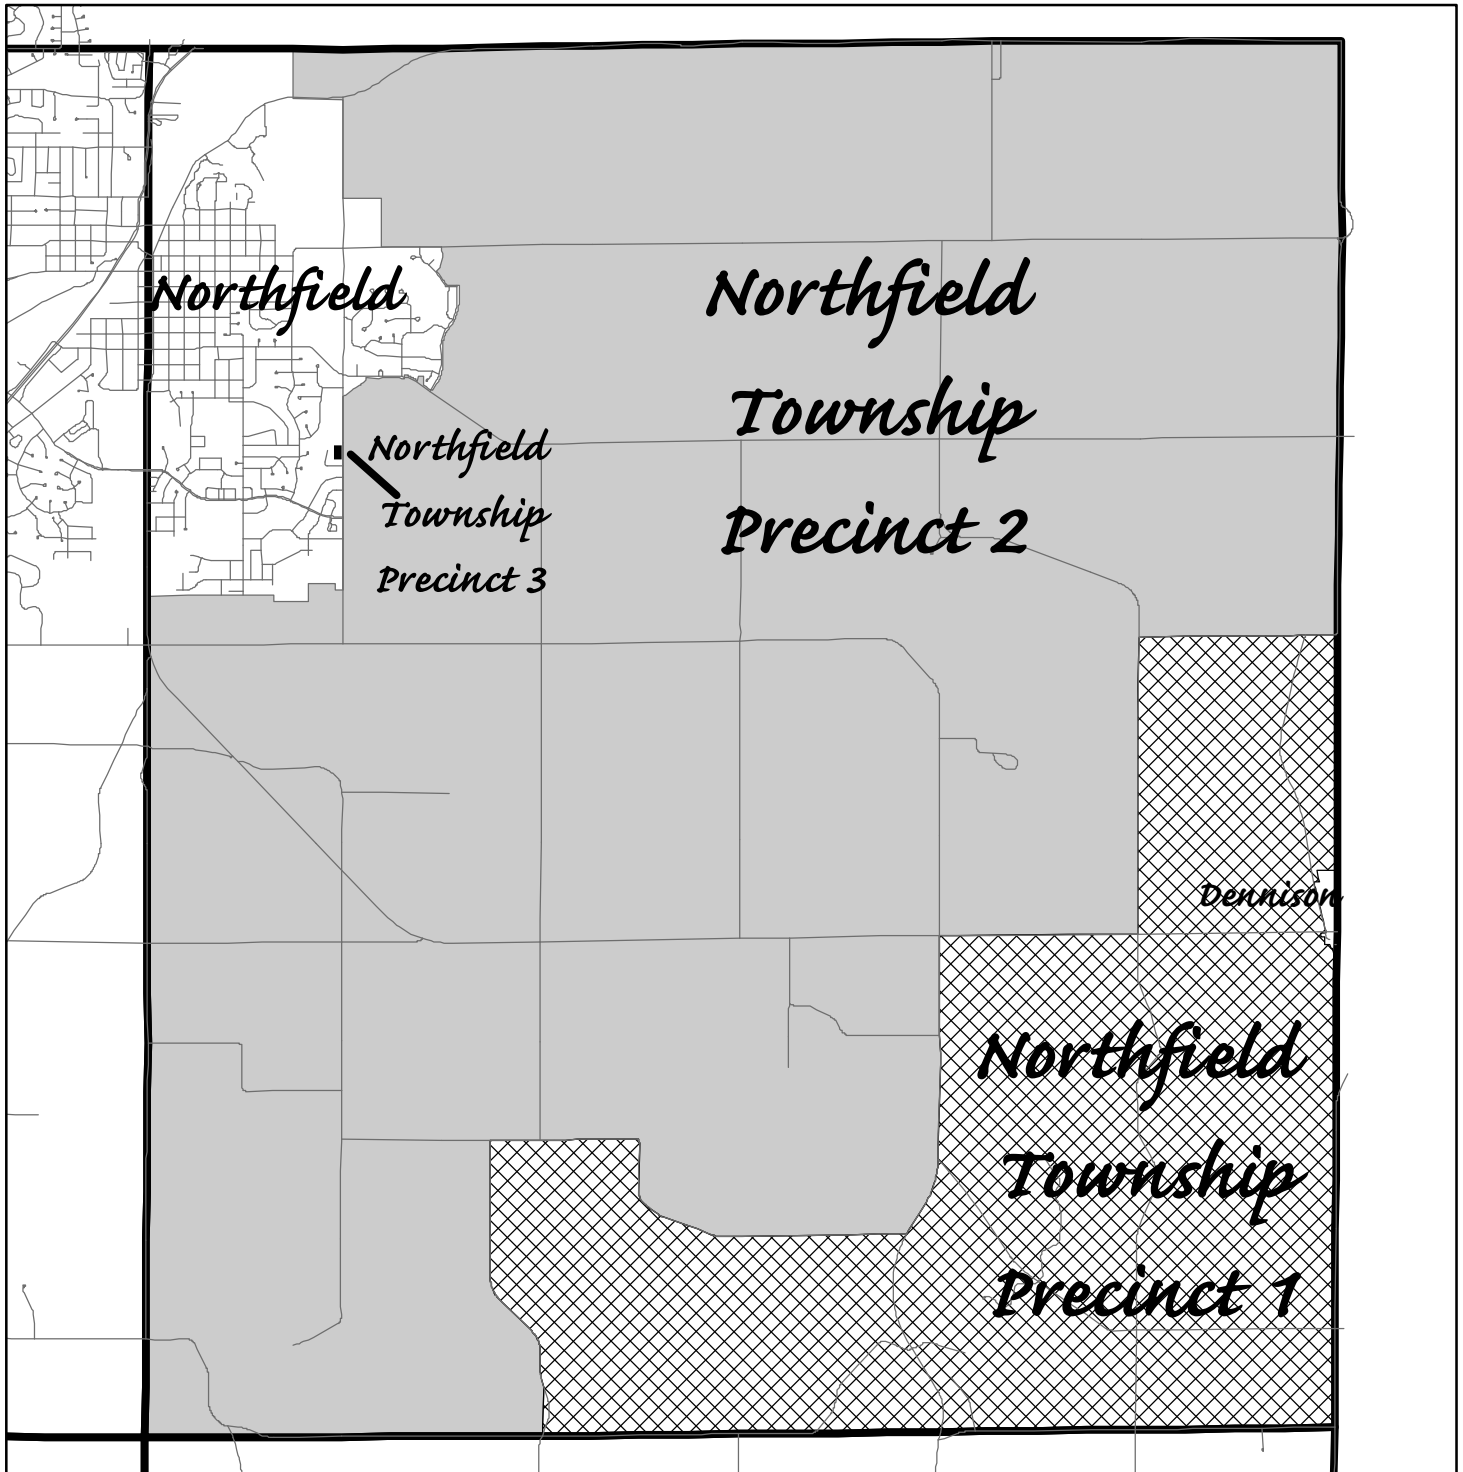

# Northfield Township Precincts 2022

Population:  
Precinct 1- 224  
Precinct 2- 631  
Precinct 3- 2

Date Printed: March 3, 2022

GIS by Rice County

Map features are representations of original data sources and do not replace or modify land surveys, deeds, or other legal instruments defining land ownership or use.

- Roads
- ▭ Township
- ▨ Precinct 1
- Precinct 2
- Precinct 3