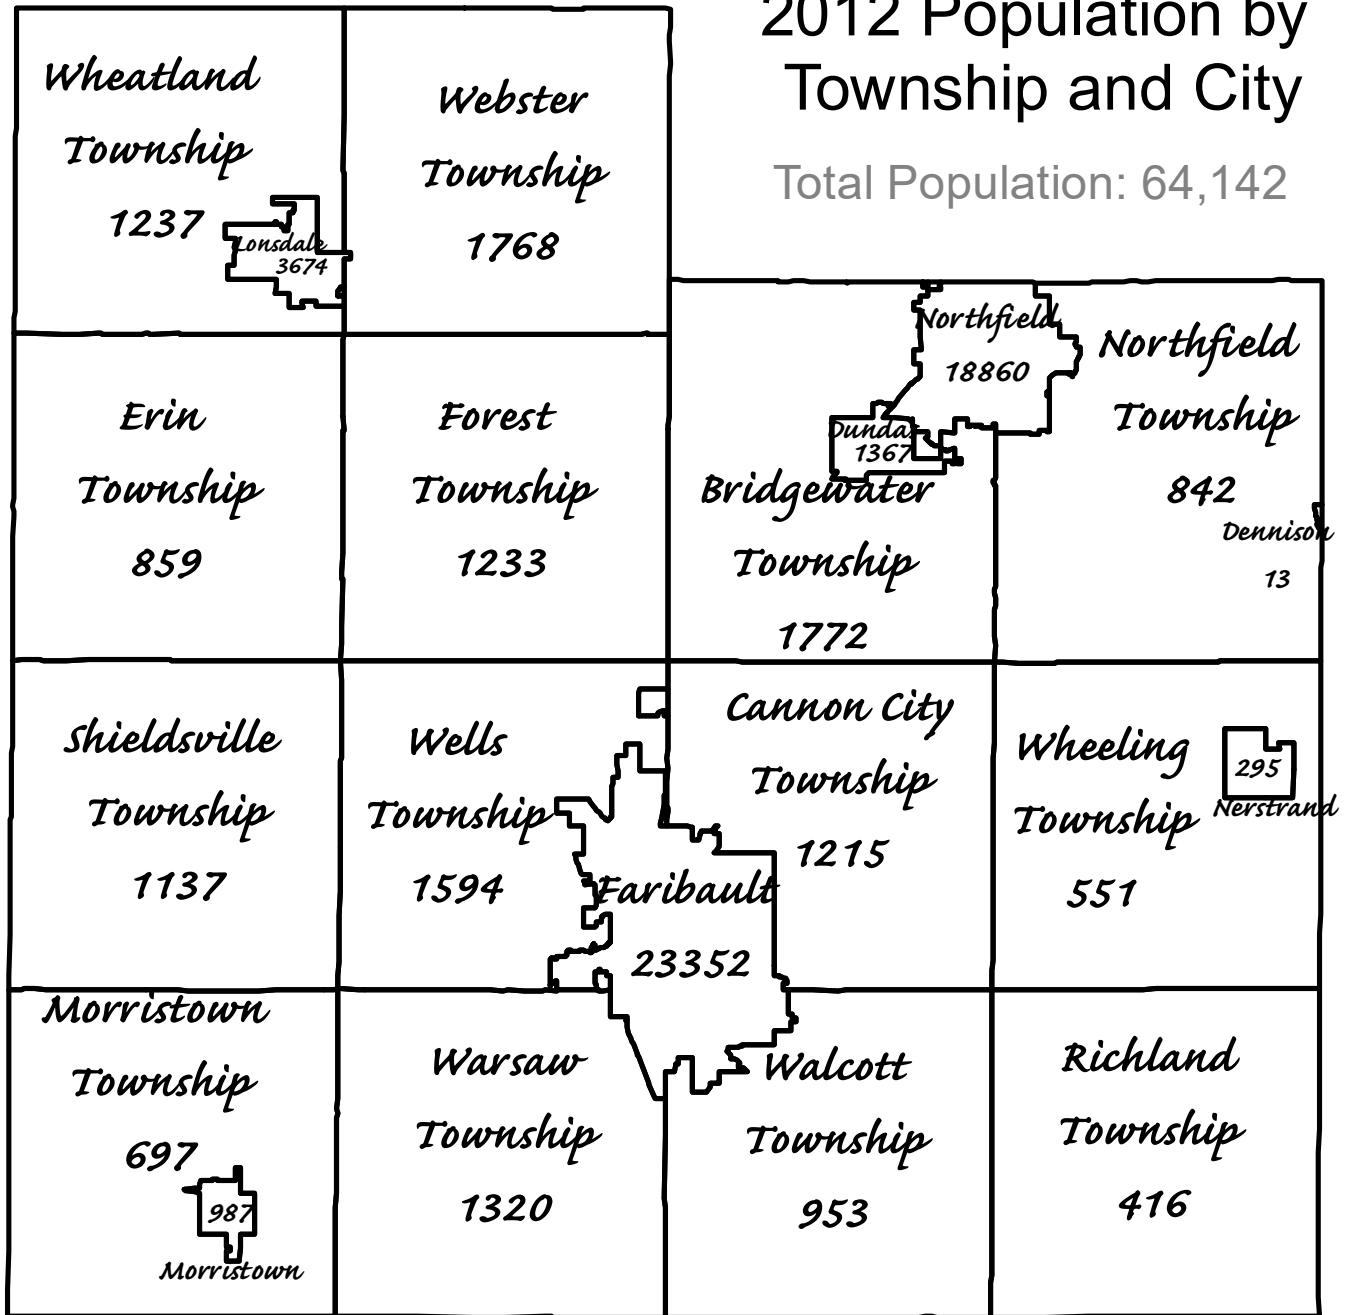

# Rice County 2012 Population by Township and City

Total Population: 64,142

Date Printed: March 7, 2022

GIS by Rice County

Map features are representations of original data sources and do not replace or modify land surveys, deeds, or other legal instruments defining land ownership or use.

Census Cities Townships