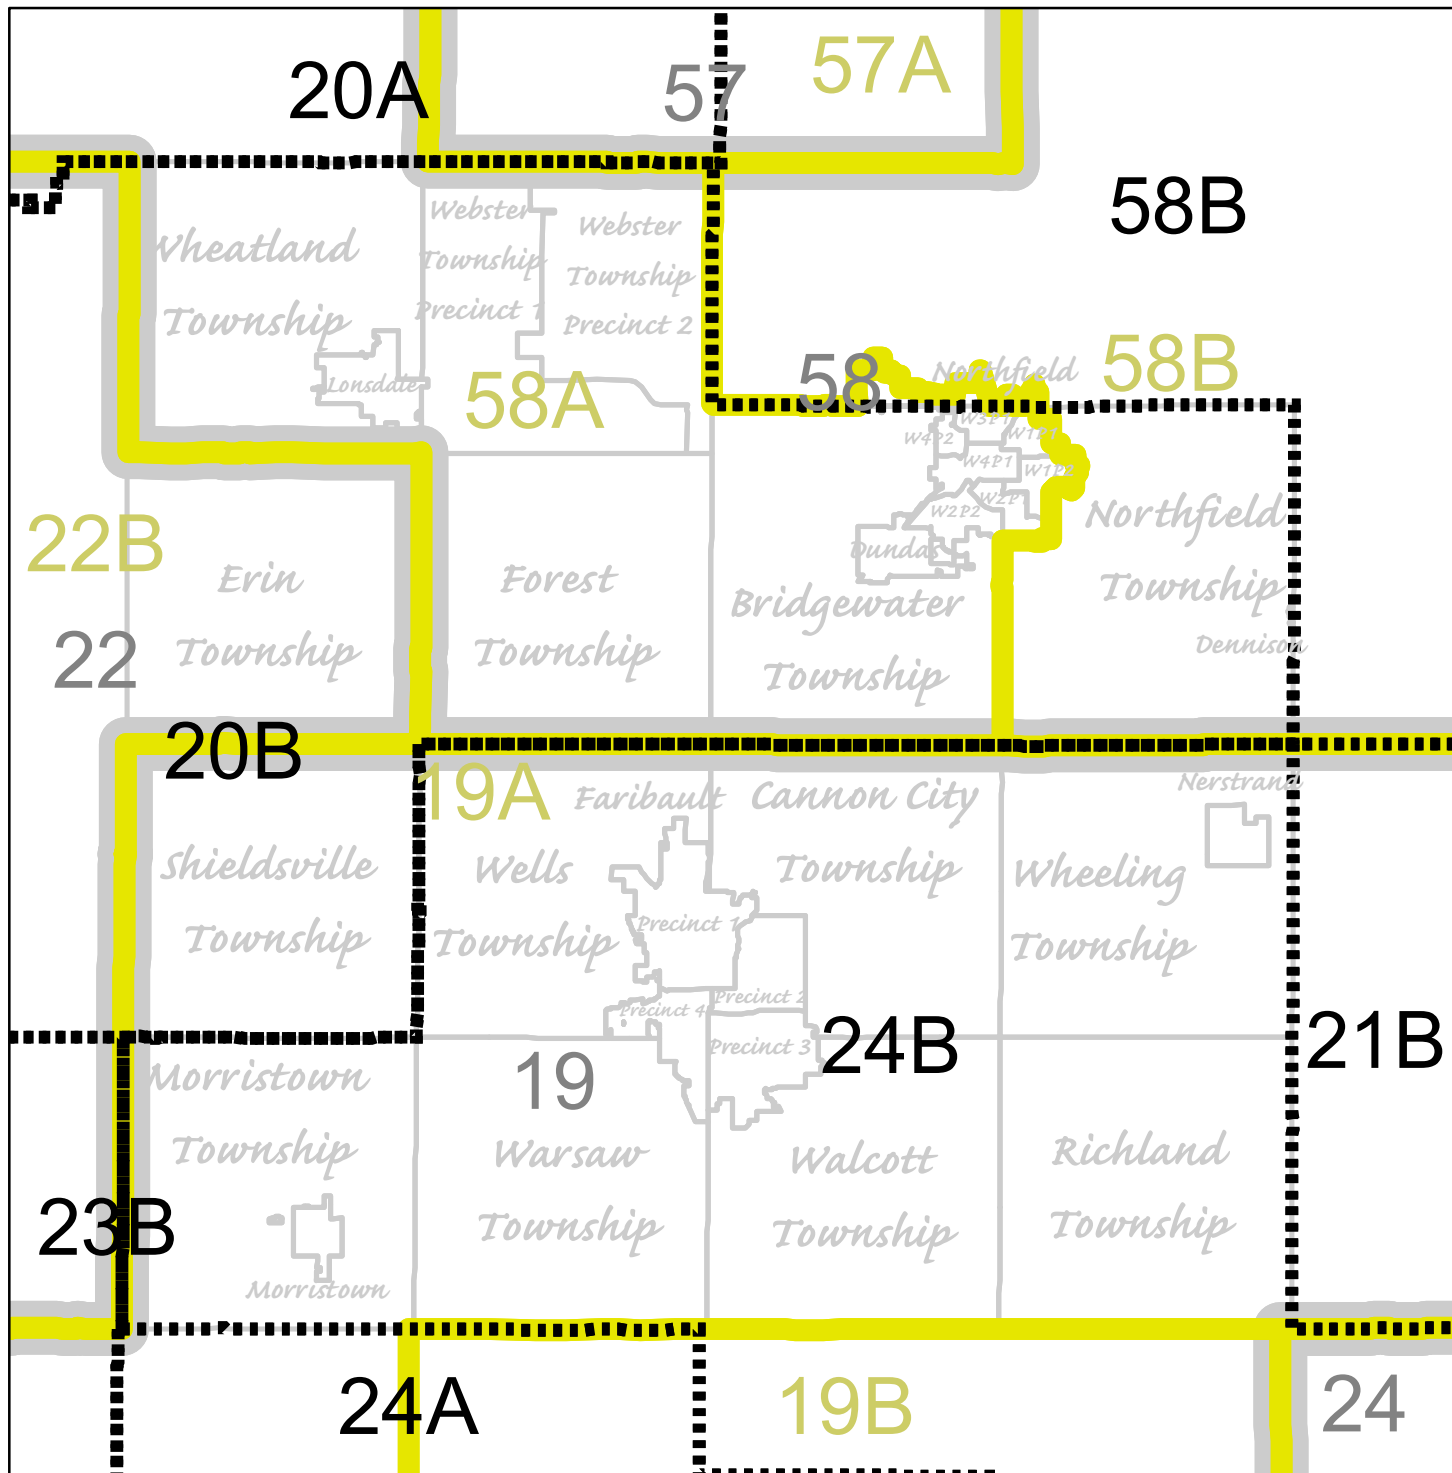

# Legislative Districts in Rice County

Date Printed: February 16, 2022  
 GIS by Rice County  
 Map features are representations of original data sources and do not replace or modify land surveys, deeds, or other legal instruments defining land ownership or use.

-  Legislative District 2012
-  Legislative District 2022- House
-  Legislative District 2022- Senate
-  Townships and Cities