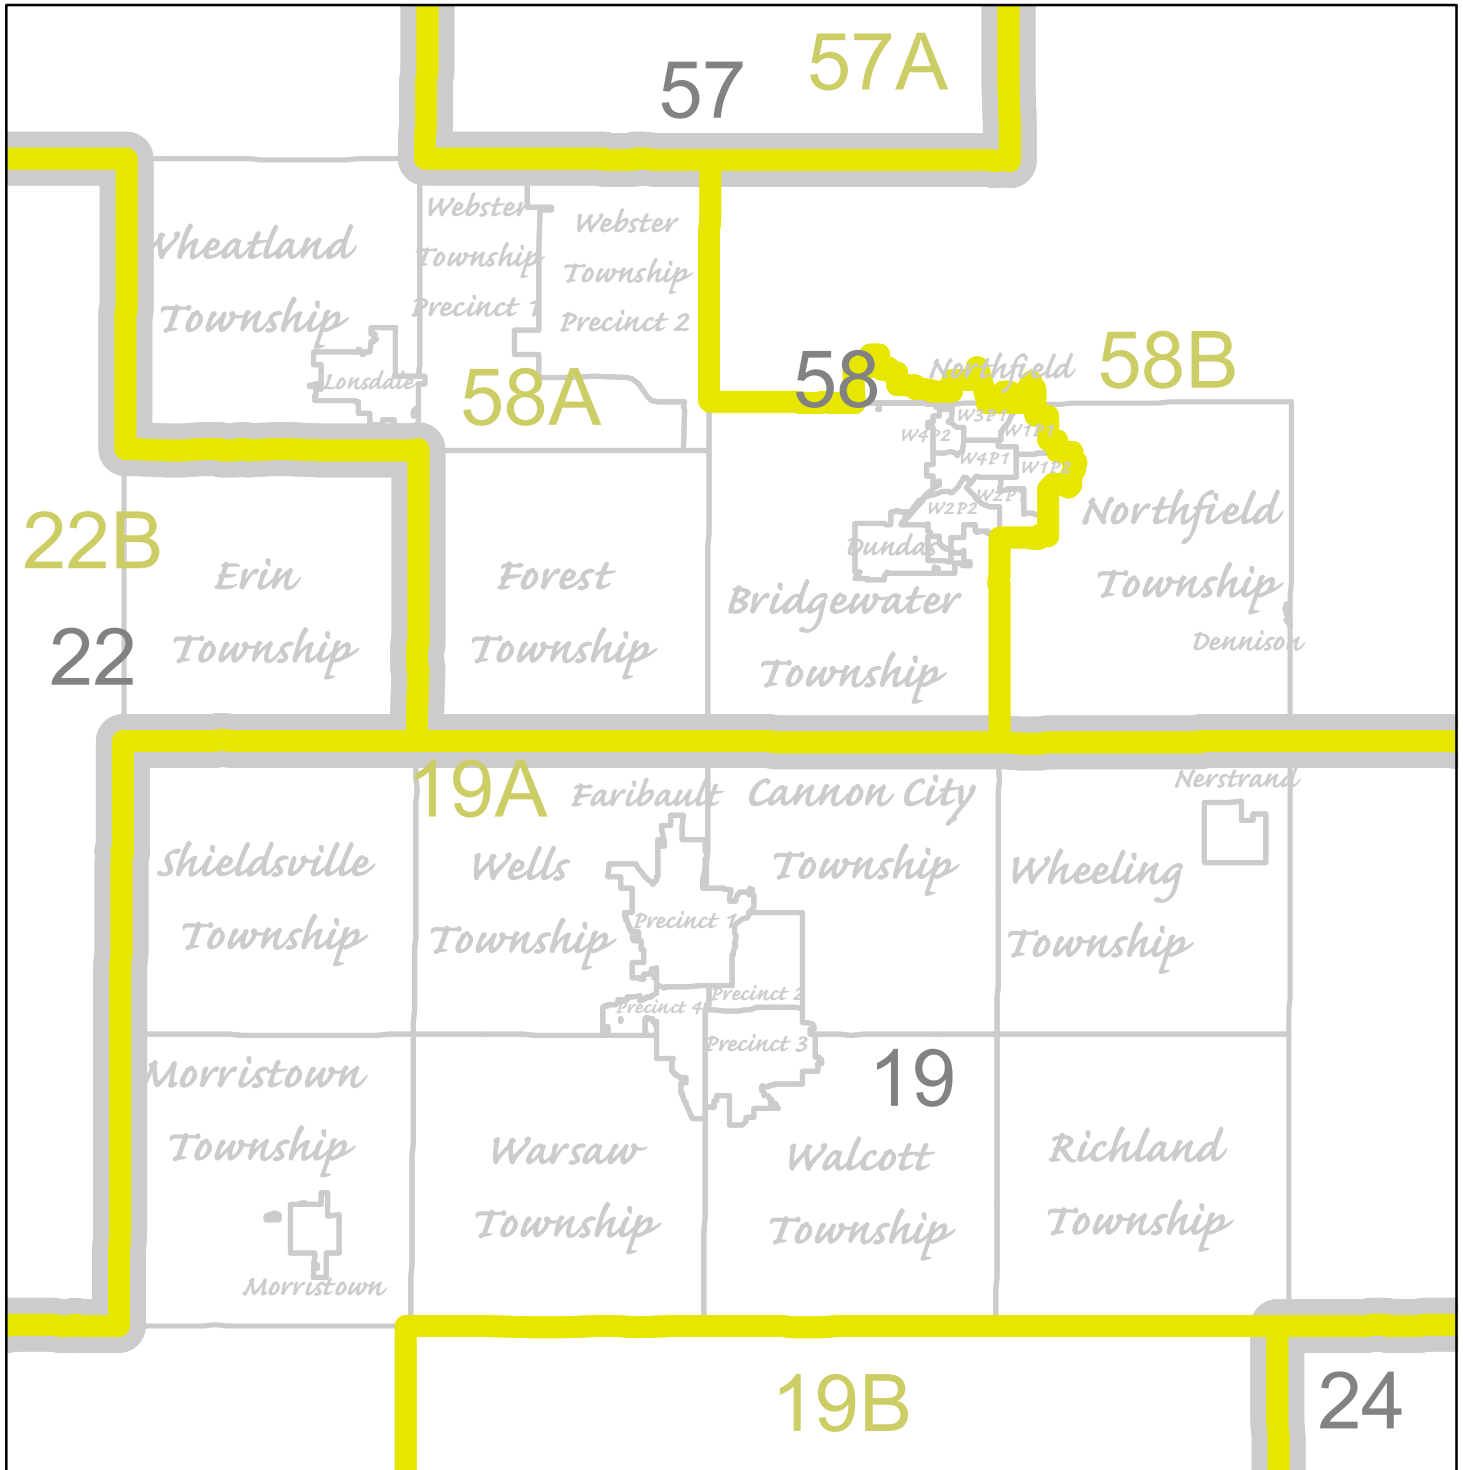

2022 Legislative Districts in Rice County

Date Printed: February 16, 2022
 GIS by Rice County
 Map features are representations of original data sources and do not replace or modify land surveys, deeds, or other legal instruments defining land ownership or use.

 Legislative District 2022- House
 Legislative District 2022- Senate
 Townships and Cities