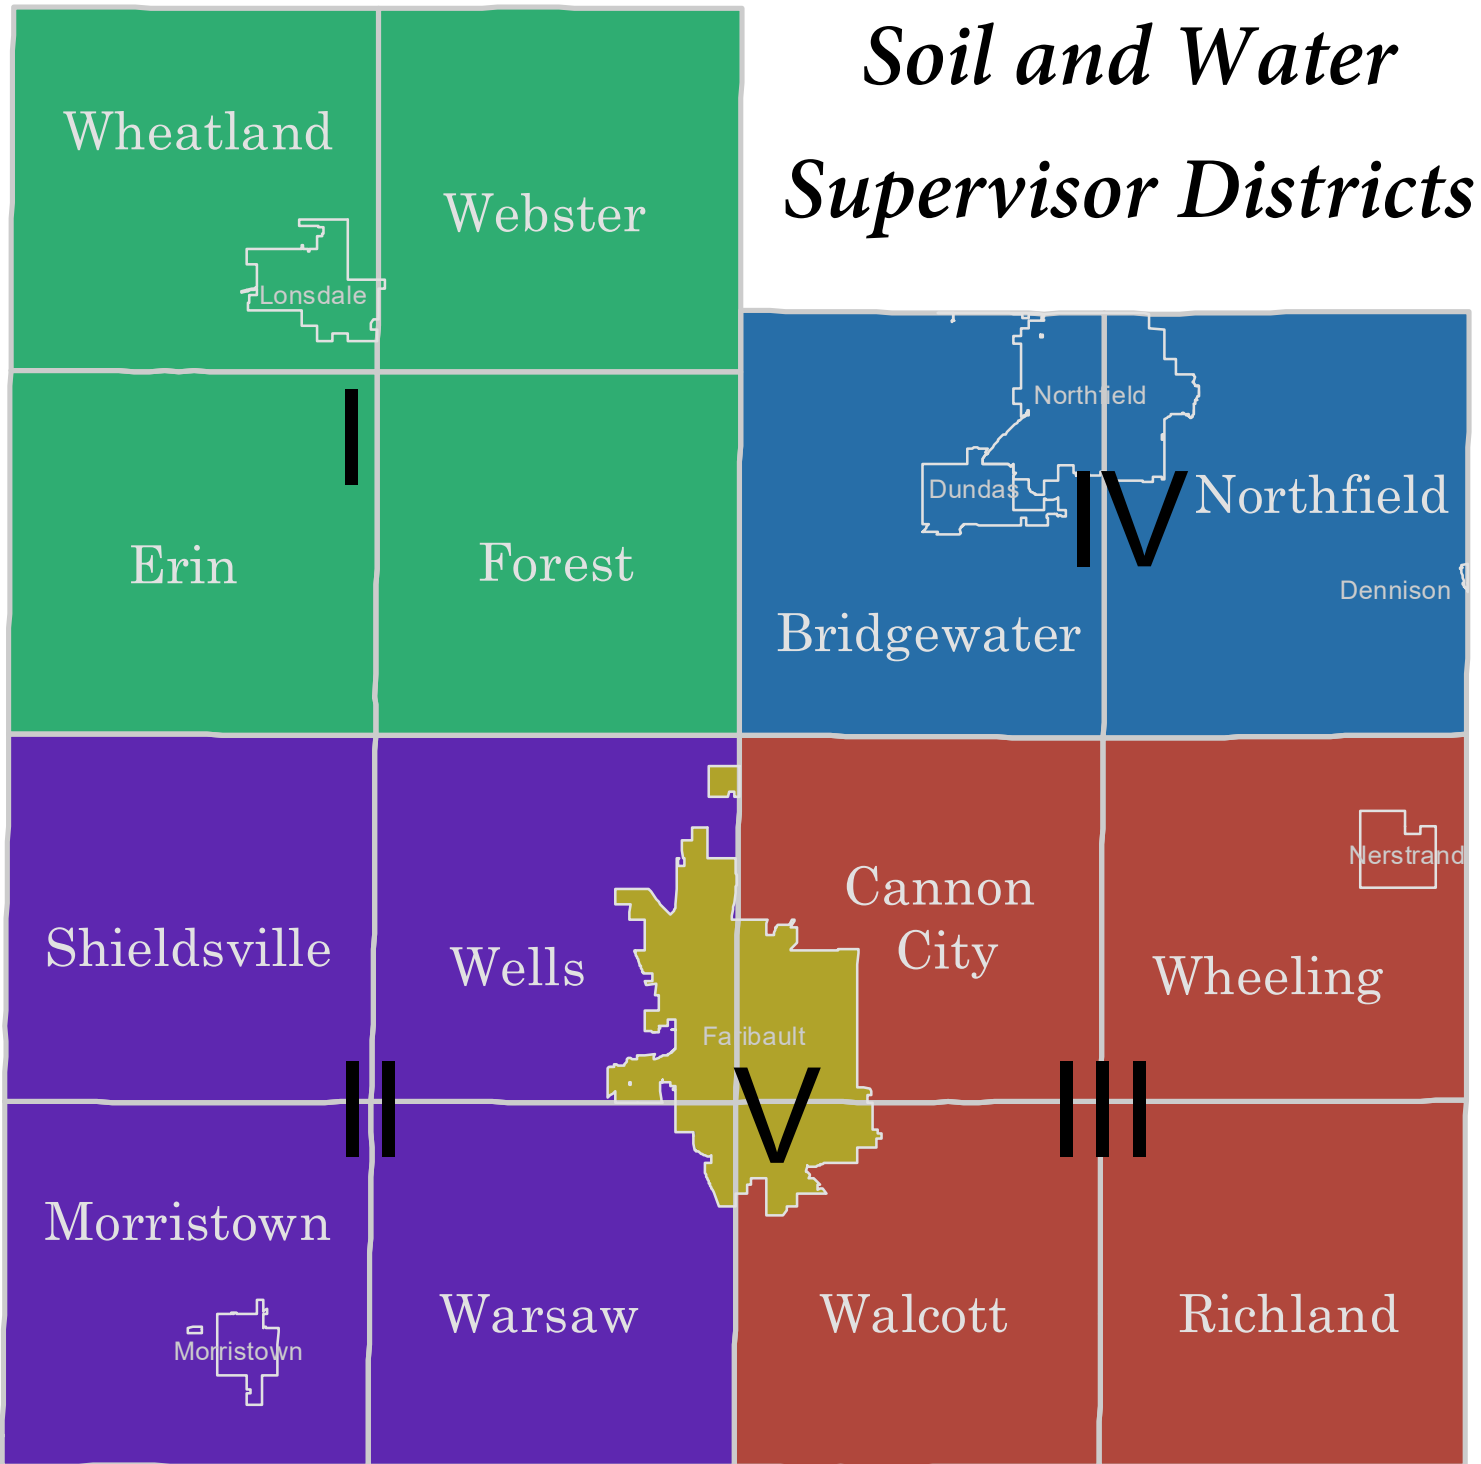

Rice County Soil and Water Supervisor Districts

Date Printed: May 12, 2022

GIS by Rice County

Map features are representations of original data sources and do not replace or modify land surveys, deeds, or other legal instruments defining land ownership or use.

0 15,000 30,000 60,000 Feet

District

- I
- II
- III
- IV
- V