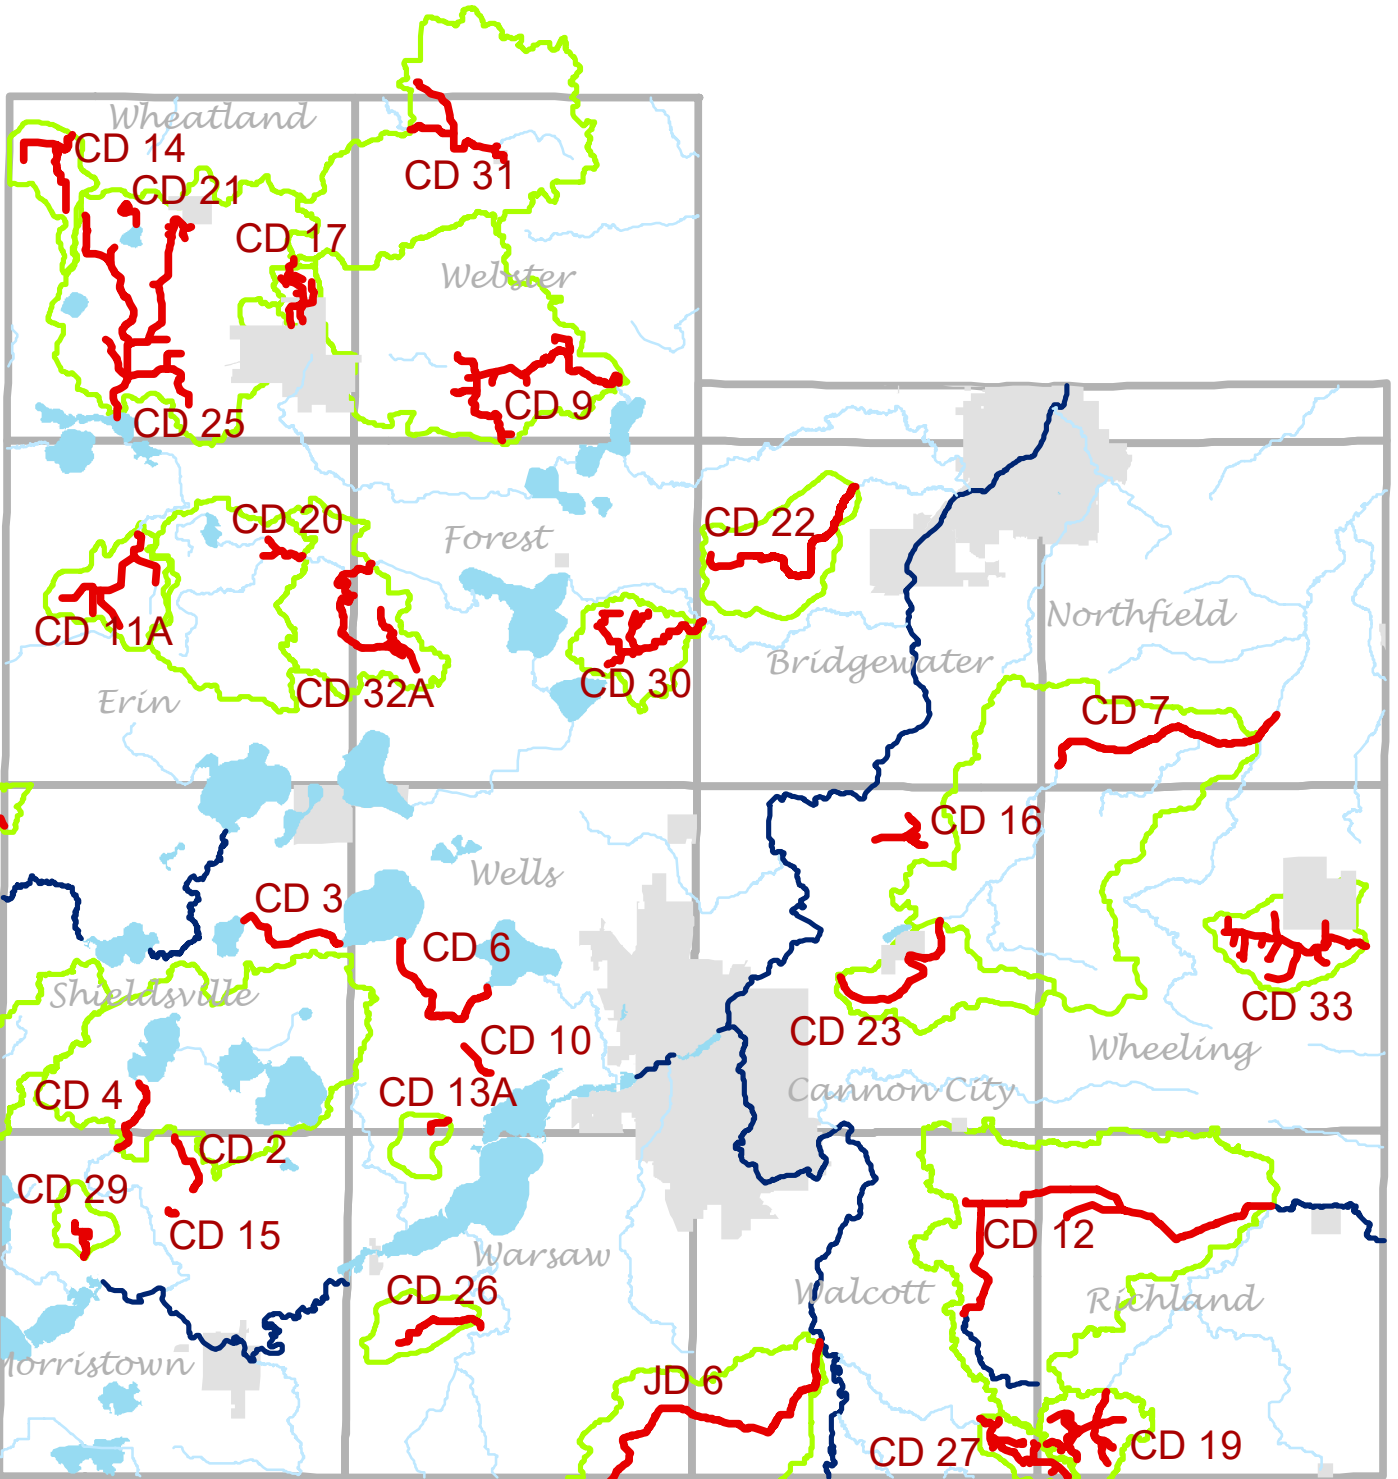

# Rice County Ditch Systems

Date Printed: October 25, 2022

GIS by Rice County

Map features are representations of original data sources and do not replace or modify land surveys, deeds, or other legal instruments defining land ownership or use.

- Ditch
- River
- Stream
- Lake
- City Limits
- Ditch Watersheds
- Township