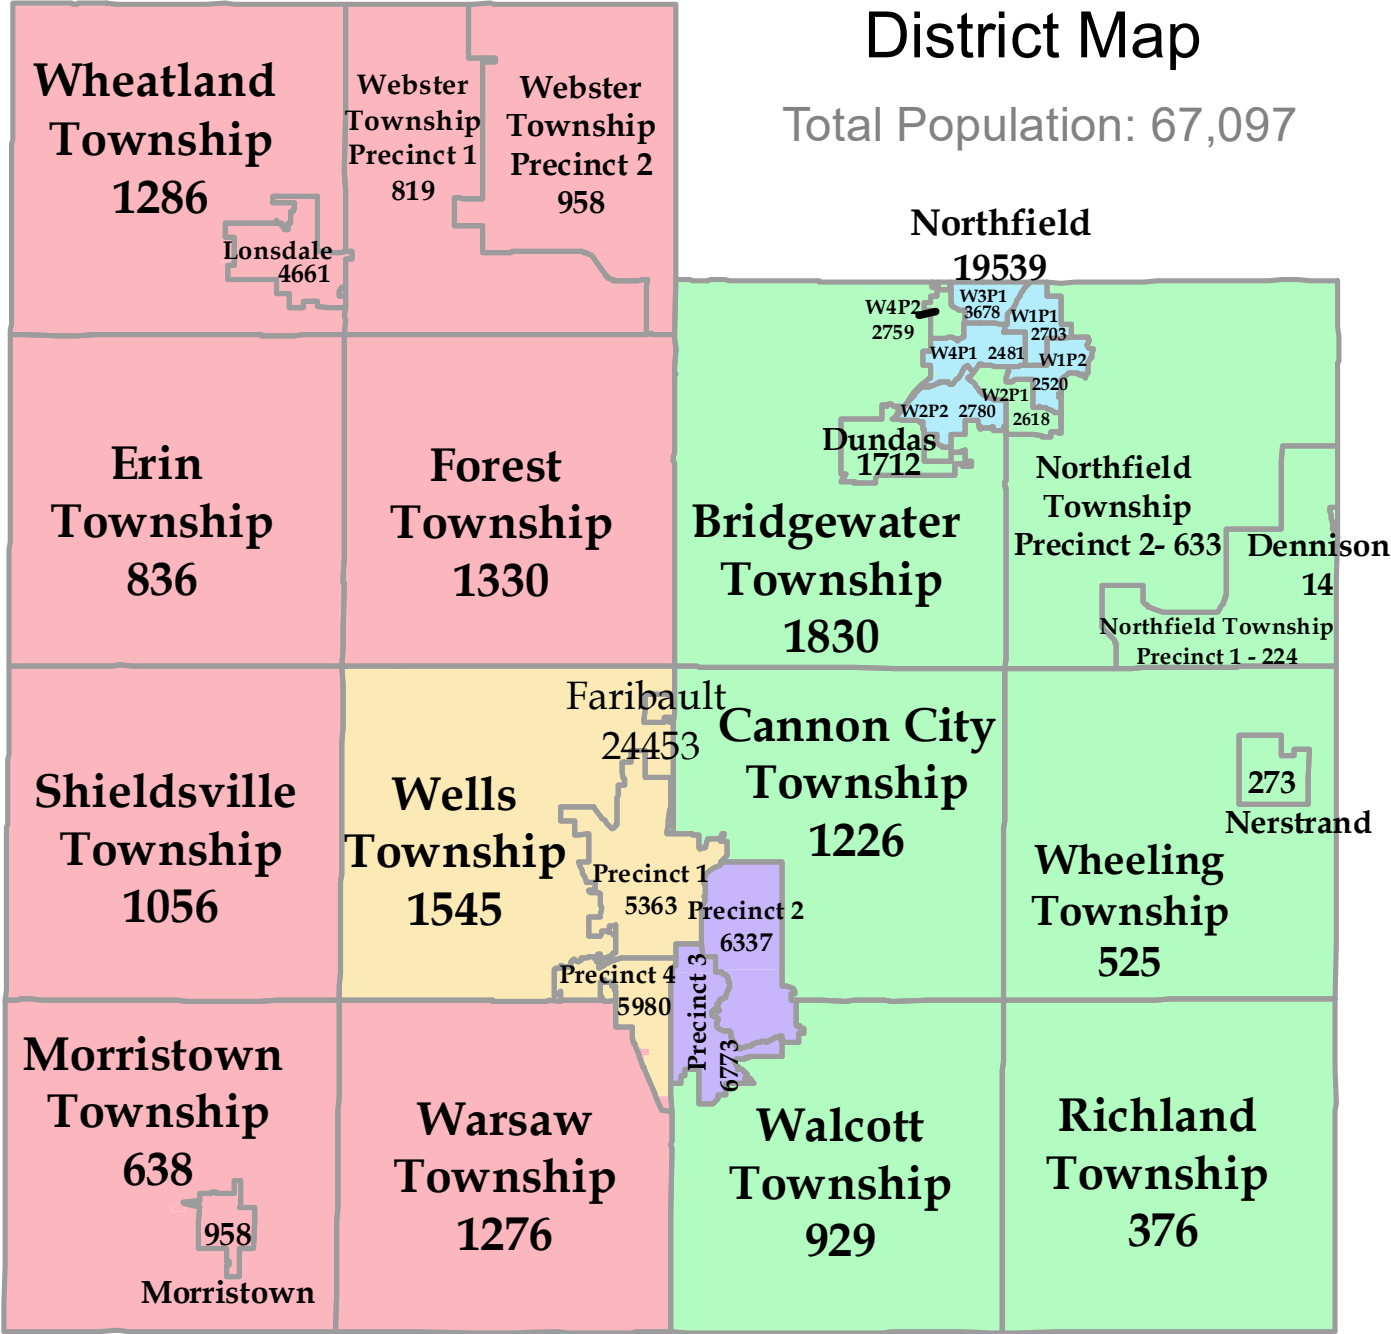

Rice County 2022 Commissioner District Map

Total Population: 67,097

Commissioner District

1- 13,119
2- 14,162
3- 13,110
4- 12,888
5- 13,818

Date Printed: May 31, 2022

GIS by Rice County

Map features are representations of original data sources and do not replace or modify land surveys, deeds, or other legal instruments defining land ownership or use.