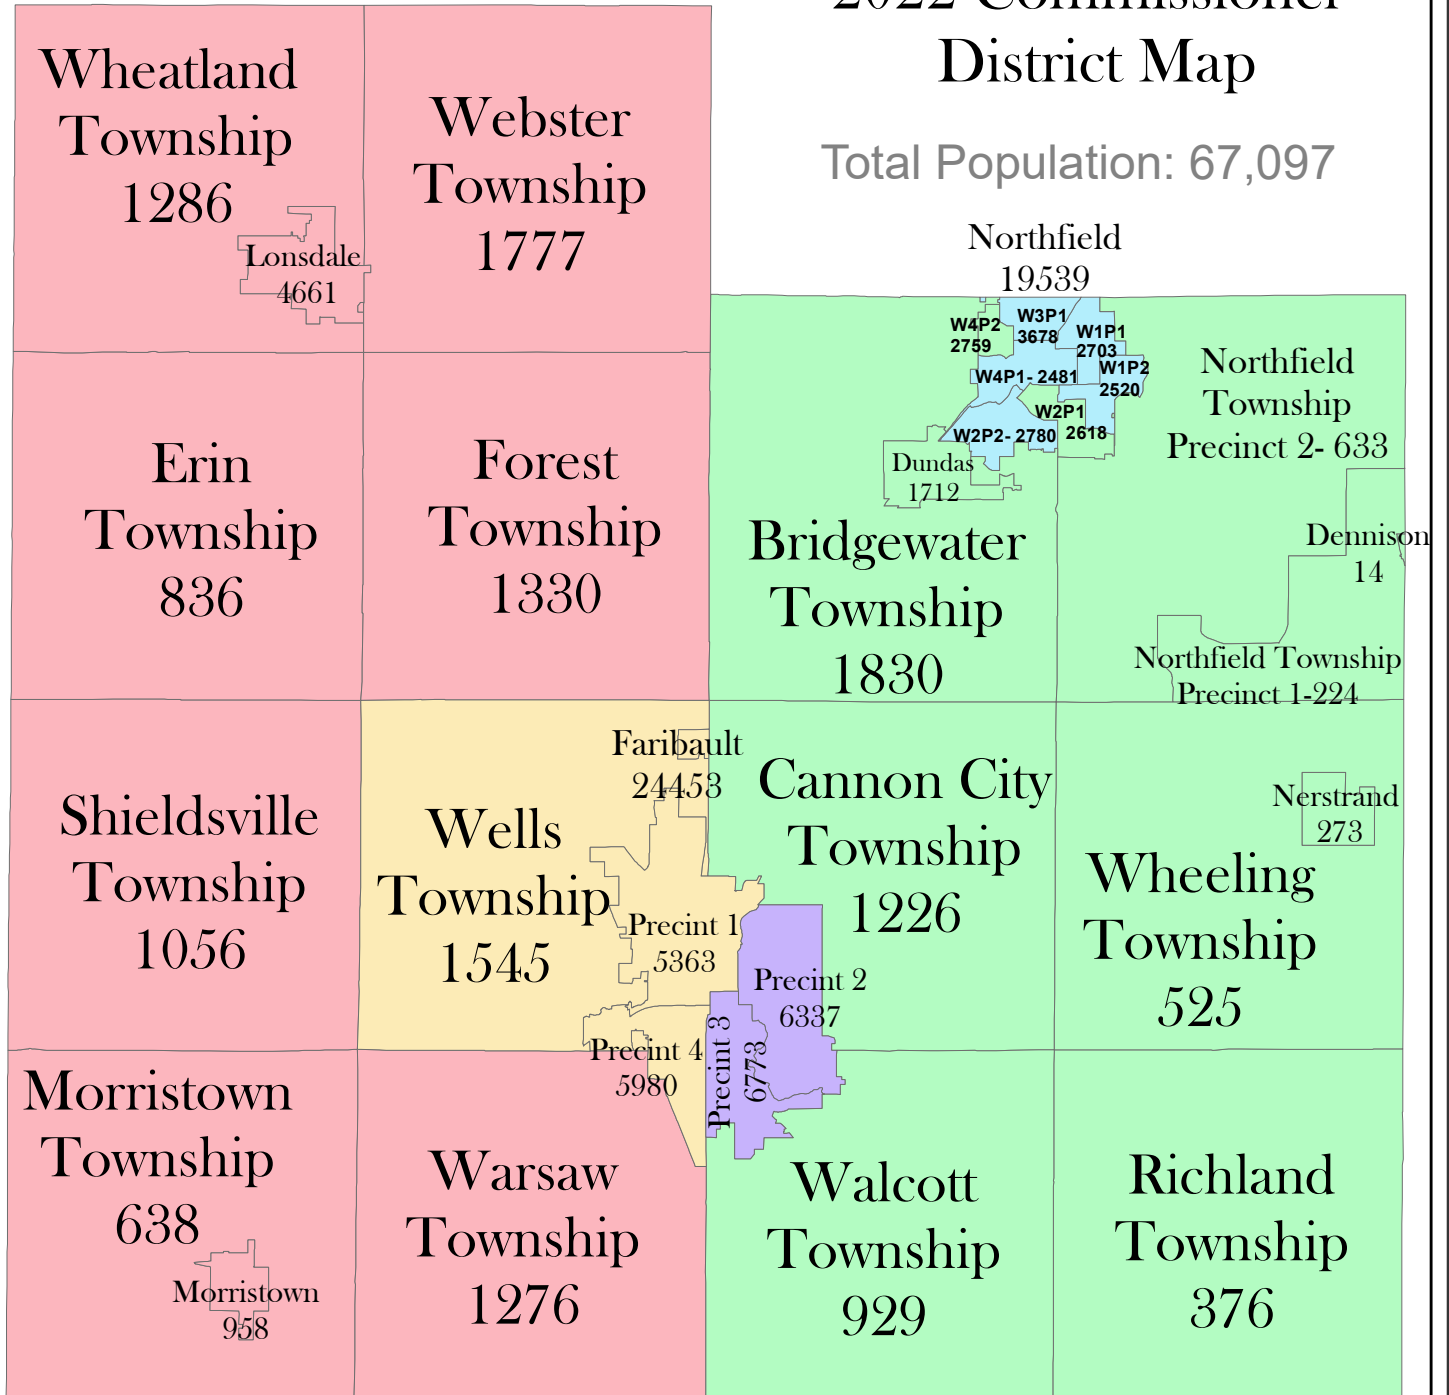

Rice County 2022 Commissioner District Map

Total Population: 67,097

Commissioner District

- 1- 13,119
- 2- 14,162
- 3- 13,110
- 4- 12,888
- 5- 13,818

Date Created: March 23, 2023

GIS by Rice County

Map features are representations of original data sources and do not replace or modify land surveys, deeds, or other legal instruments defining land ownership or use.